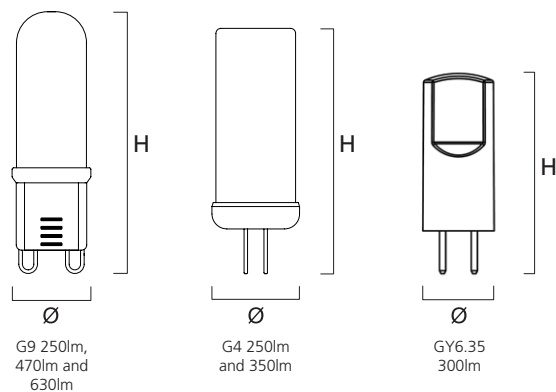

*For a full list of approved dimmers please visit our website www.sylvania-group.com

ToLEDo™ G9, G4 and GY6.35 Capsules

Product information

Code	Description	Voltage (V)	Power (W)	Luminous Flux (lm)	Efficiency	Colour Temp (K)	Base	Finish	Equivalent Wattage (W)	Life (h)	Dimmable (Y/N)	Energy Class	Packaging Qty
Low Voltage LED Capsules (12V AC/DC)													
ToLEDo™ Retro G4 Non-Dimmable Clear													
0030791	ToLEDo RT G4 V2 250LM 827 SL	12	2.3	250	101	2700	G4	Clear	25	15000	N	F	6
0030792	ToLEDo RT G4 V2 350LM 827 SL	12	3	350	108	2700	G4	Clear	30	15000	N	F	6
0030793	ToLEDo RT G4 V2 350LM 840 SL	12	3	350	108	4000	G4	Clear	30	15000	N	F	6
ToLEDo™ GY6.35 Non-Dimmable Clear													
0029680	TLD GY6.35 V3 300LM 827 SL	12	2.6	300	125	2700	GY6.35	Clear	25	15000	N	F	6

Images

Dimensions (mm)

Lamp Type	Diameter Ø	Height (H)
ToLEDo™ Retro G9 Dimmable Clear		
ToLEDo RT G9 V2 CL 470lm	17.5	55.5
ToLEDo RT G9 V2 CL 630lm	17.5	60
ToLEDo™ Retro G9 Non-Dimmable Clear		
ToLEDo RT G9 V2 CL 250lm	14.5	52.5
ToLEDo™ Retro G4 Non-Dimmable Clear		
ToLEDo RT G4 V2 CL 250lm	17.5	49
ToLEDo RT G4 V2 CL 350lm	17.5	49
ToLEDo™ GY6.35 Non-Dimmable Clear		
ToLEDo GY6.35 300lm	14	40